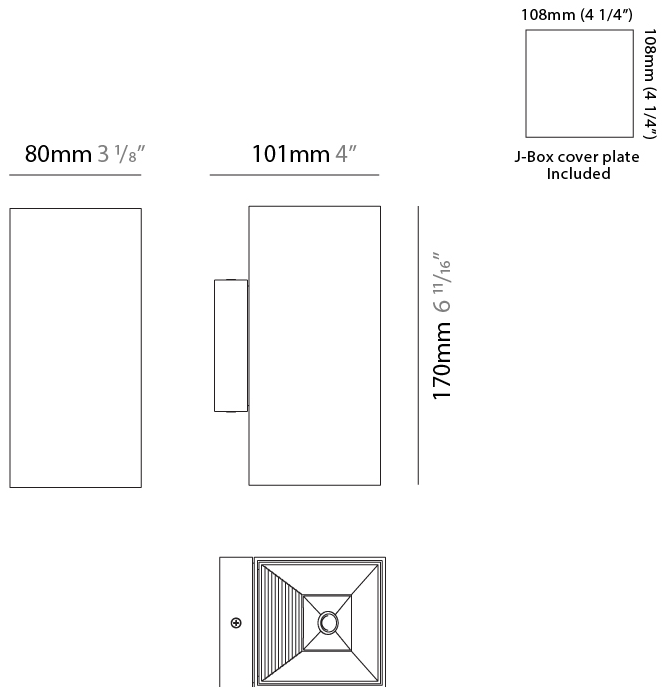

DAU SINGLE SURFACE

D93152R9-

base number   Finish
Options

PROJECT	_____
TYPE	_____
SPECIFIER	_____
QUANTITY	_____
DATE	_____

1. To build a product code in our configurator select the specify button on the base model # product page
2. To build a manual product code on this datasheet choose from the options listed below in blue font and add the suffix to the base model #

GENERAL

Series: Dau _____
Subseries: Dau Single _____
Brand: Milan _____
Division: Design _____
Mounting Type: Surface _____
Mounting Location: Wall _____
Subcategory: Up/Down Light _____

PHYSICAL

Shape: Rectangle _____
Length (mm): 80 _____
Length (in): 3 1/8 _____
Height (mm): 170 _____
Height (in): 6 11/16 _____
Extension (mm): 101 _____
Extension (in): 4 _____
Light Distribution: Direct / Indirect _____
Fixture Finish: BAL / MWL / BSL _____
Fixture Material: Extruded Aluminum _____

ELECTRICAL

Lamp Type: LED _____
Input Wattage (W): 14 _____
Dimming: Electronic Low Voltage Dimming _____
Input Voltage (V): 120Vac Direct Line _____

LED

Number of LEDs: 2 _____
Color Temperature (°K): 3000 _____
Max. Delivered Lumen (lm): 1330 _____
CRI: >90 CRI _____
Lamp Life (hrs): 50000 _____

OPTICAL

RATINGS AND CERTIFICATIONS

Certified By: Certified for North American Standards _____
IP rating: IP44 _____