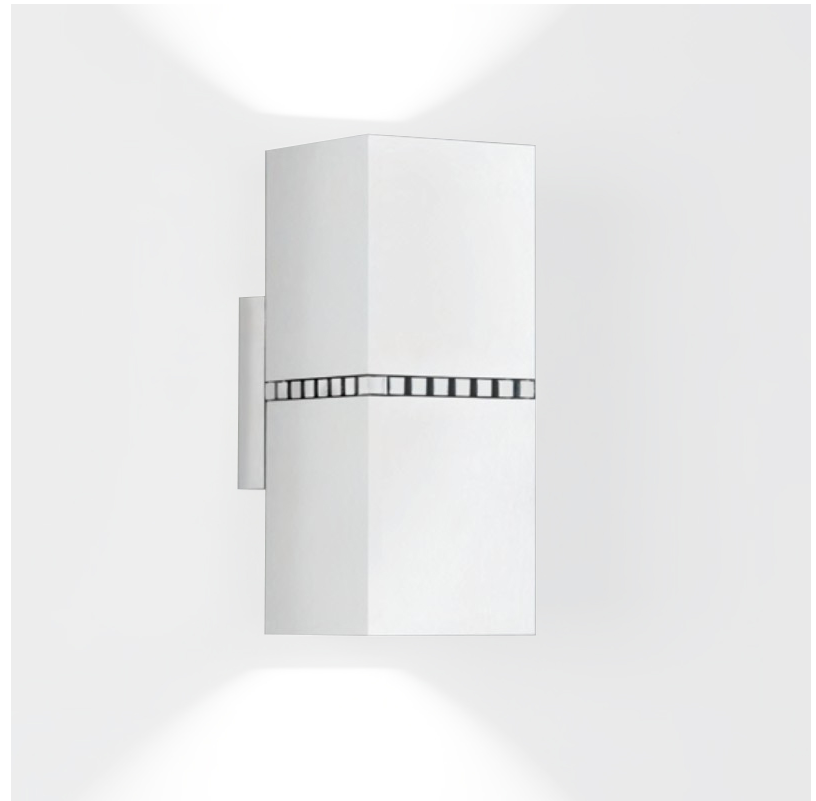

DAU DOUBLE SURFACE

D93195R9-

base number Finish
Options

PROJECT
TYPE
SPECIFIER
QUANTITY
DATE

1. To build a product code in our configurator select the specify button on the base model # product page
2. To build a manual product code on this datasheet choose from the options listed below in blue font and add the suffix to the base model #

GENERAL

Series: Dau
Subseries: Dau Double
Brand: Milan
Division: Design
Mounting Type: Surface
Mounting Location: Wall
Subcategory: Up/Down Light

PHYSICAL

Shape: Rectangle
Length (mm): 80
Length (in): 3 1/8
Height (mm): 200
Depth (mm): 101
Height (in): 7 7/8
Depth (in): 4
Extension (mm): 101
Extension (in): 4
Light Distribution: Direct / Indirect
Fixture Finish: [BAL](#) / [MWL](#) / [BSL](#)
Fixture Material: Extruded Aluminum

ELECTRICAL

Lamp Type: LED
Total Output Wattage (W): 18.6
Dimming: Electronic Low Voltage Dimming
Input Voltage (V): 120

LED

Number of LEDs: 2
Color Temperature (°K): 3000
Nominal Lumen (lm): 1912
CRI: >90 CRI
Lamp Life (hrs): 50000

OPTICAL

RATINGS AND CERTIFICATIONS

Certified By: Certified for North American Standards
IP rating: IP20

J-Box cover plate
Included