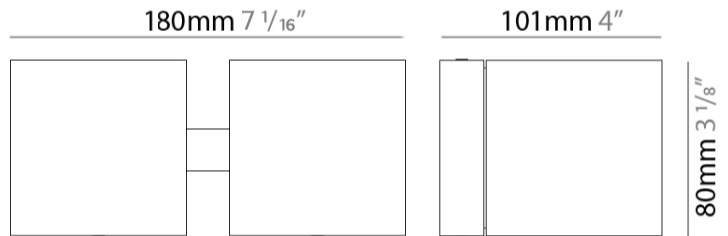

108mm (4 1/4")
108mm (4 1/4")
J-Box cover plate
Included